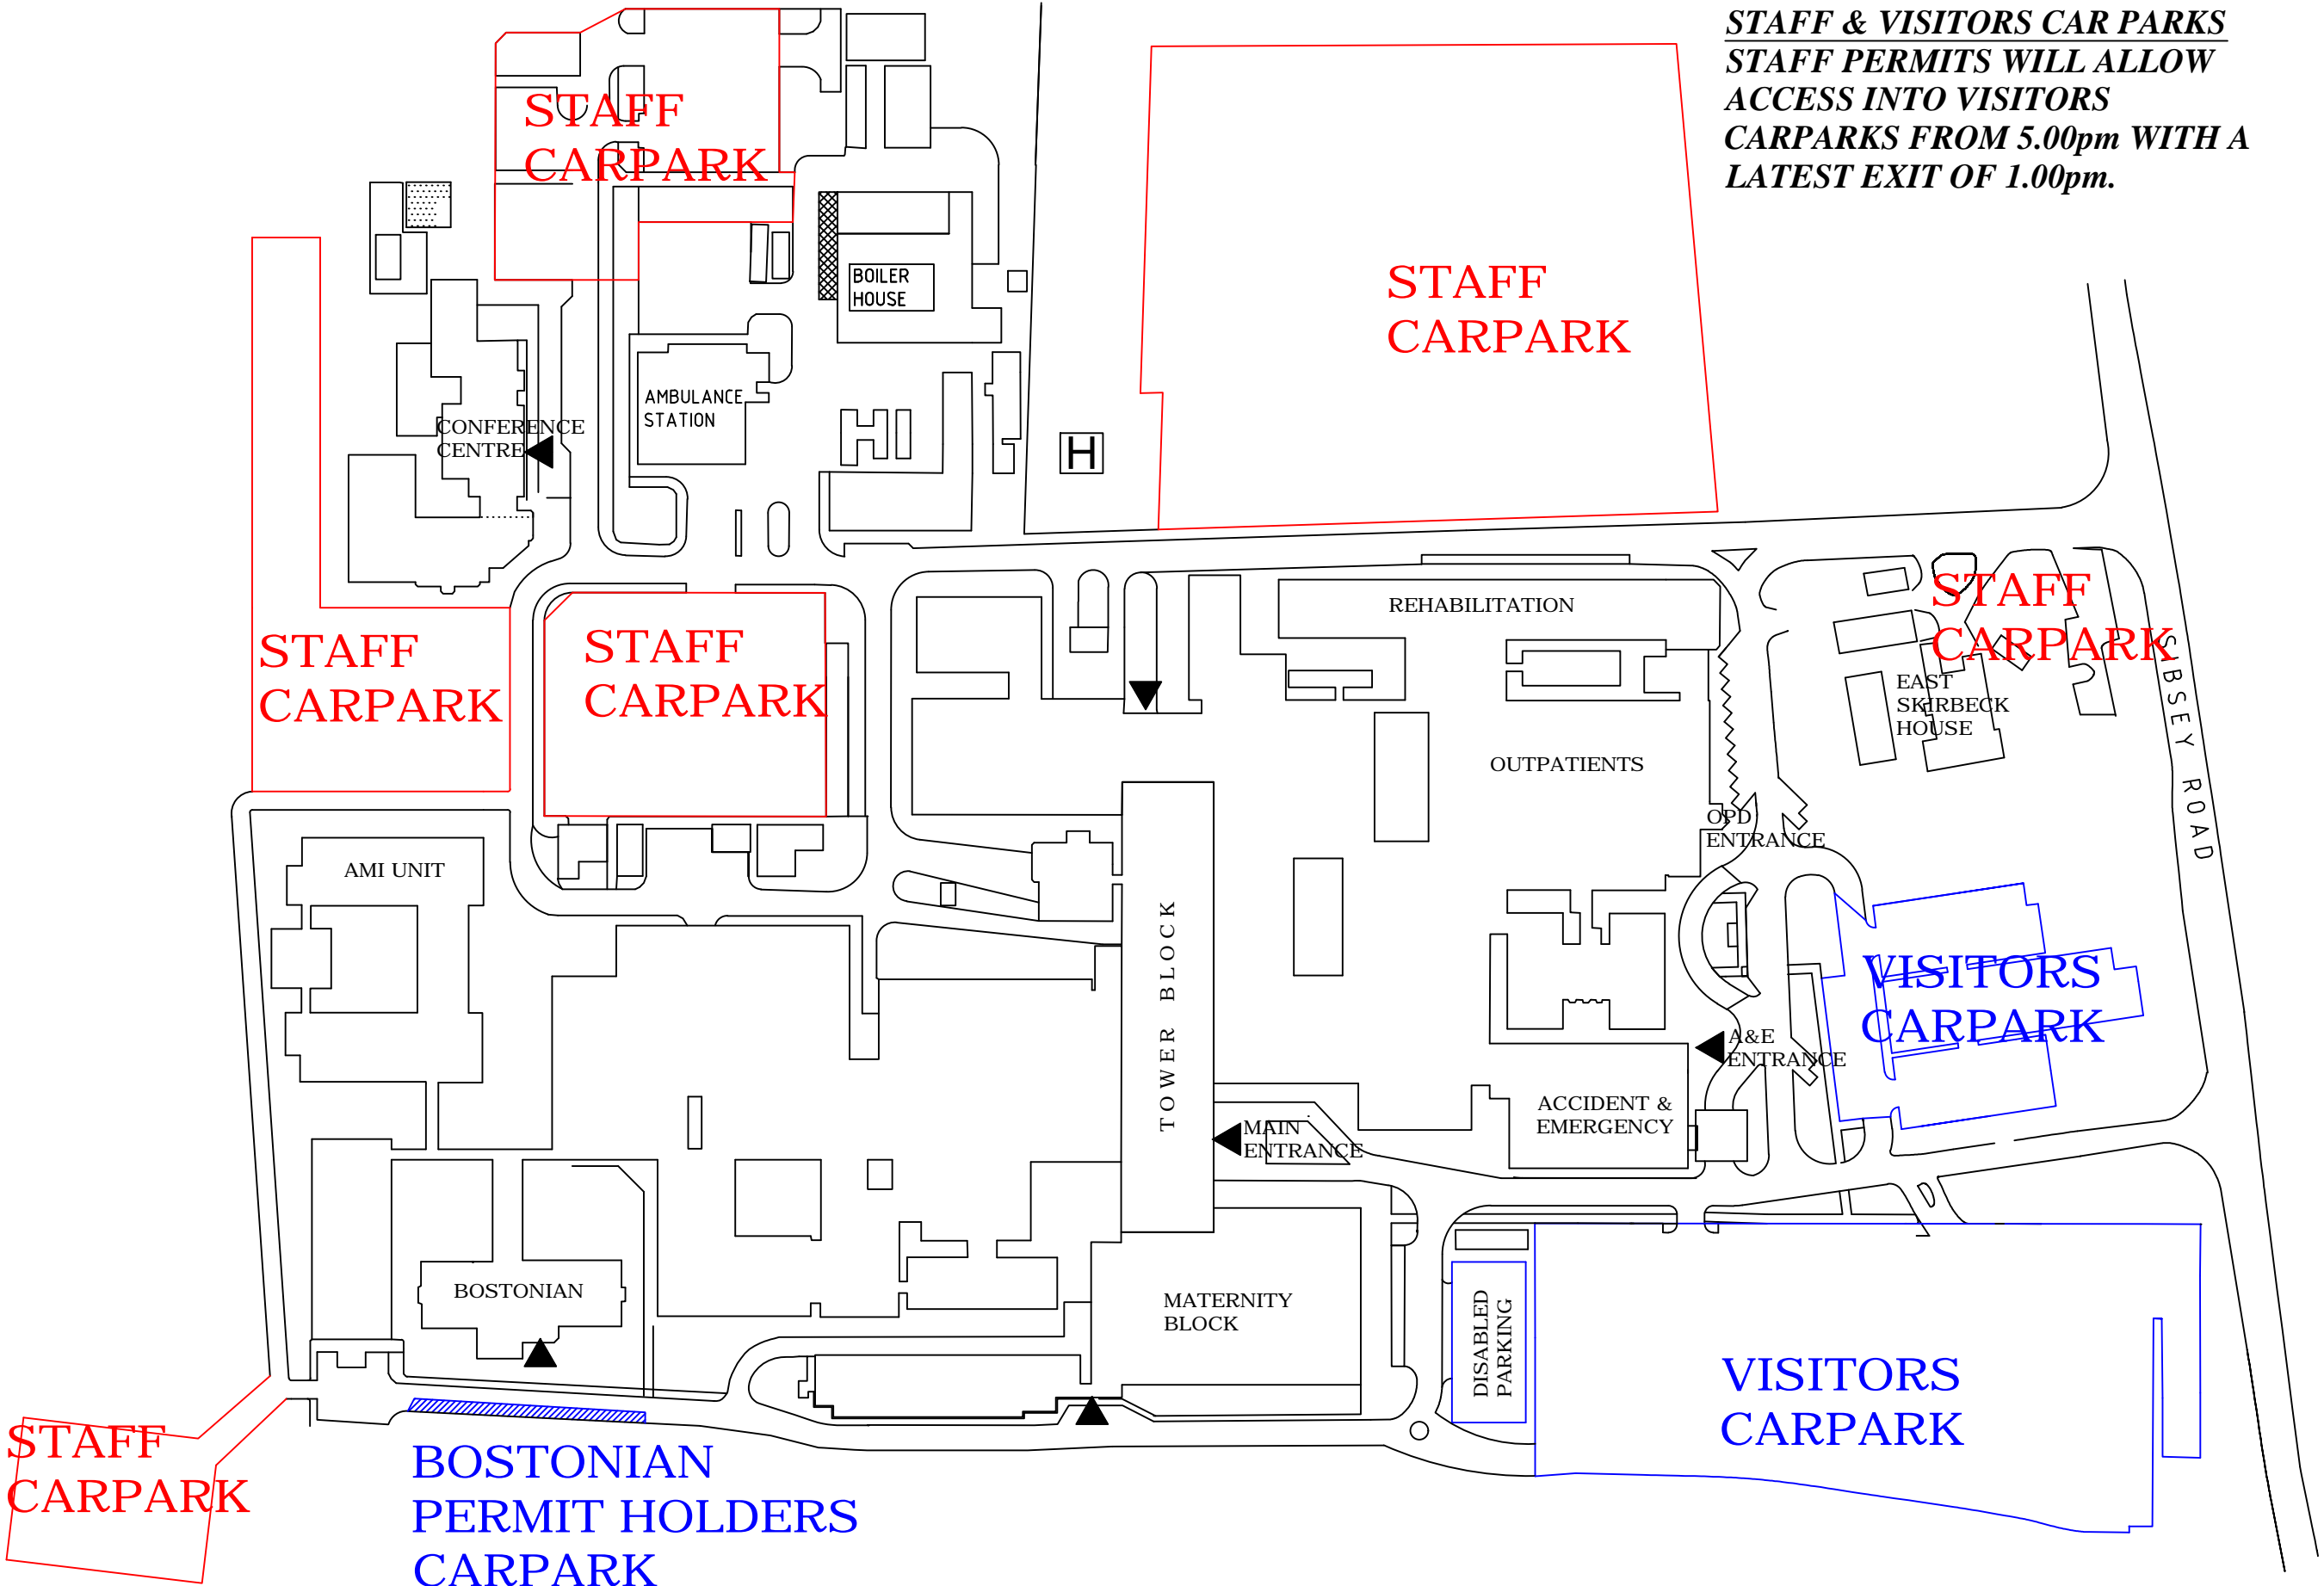

***STAFF & VISITORS CAR PARKS
STAFF PERMITS WILL ALLOW
ACCESS INTO VISITORS
CARPARKS FROM 5.00pm WITH A
LATEST EXIT OF 1.00pm.***

PILGRIM HOSPITAL