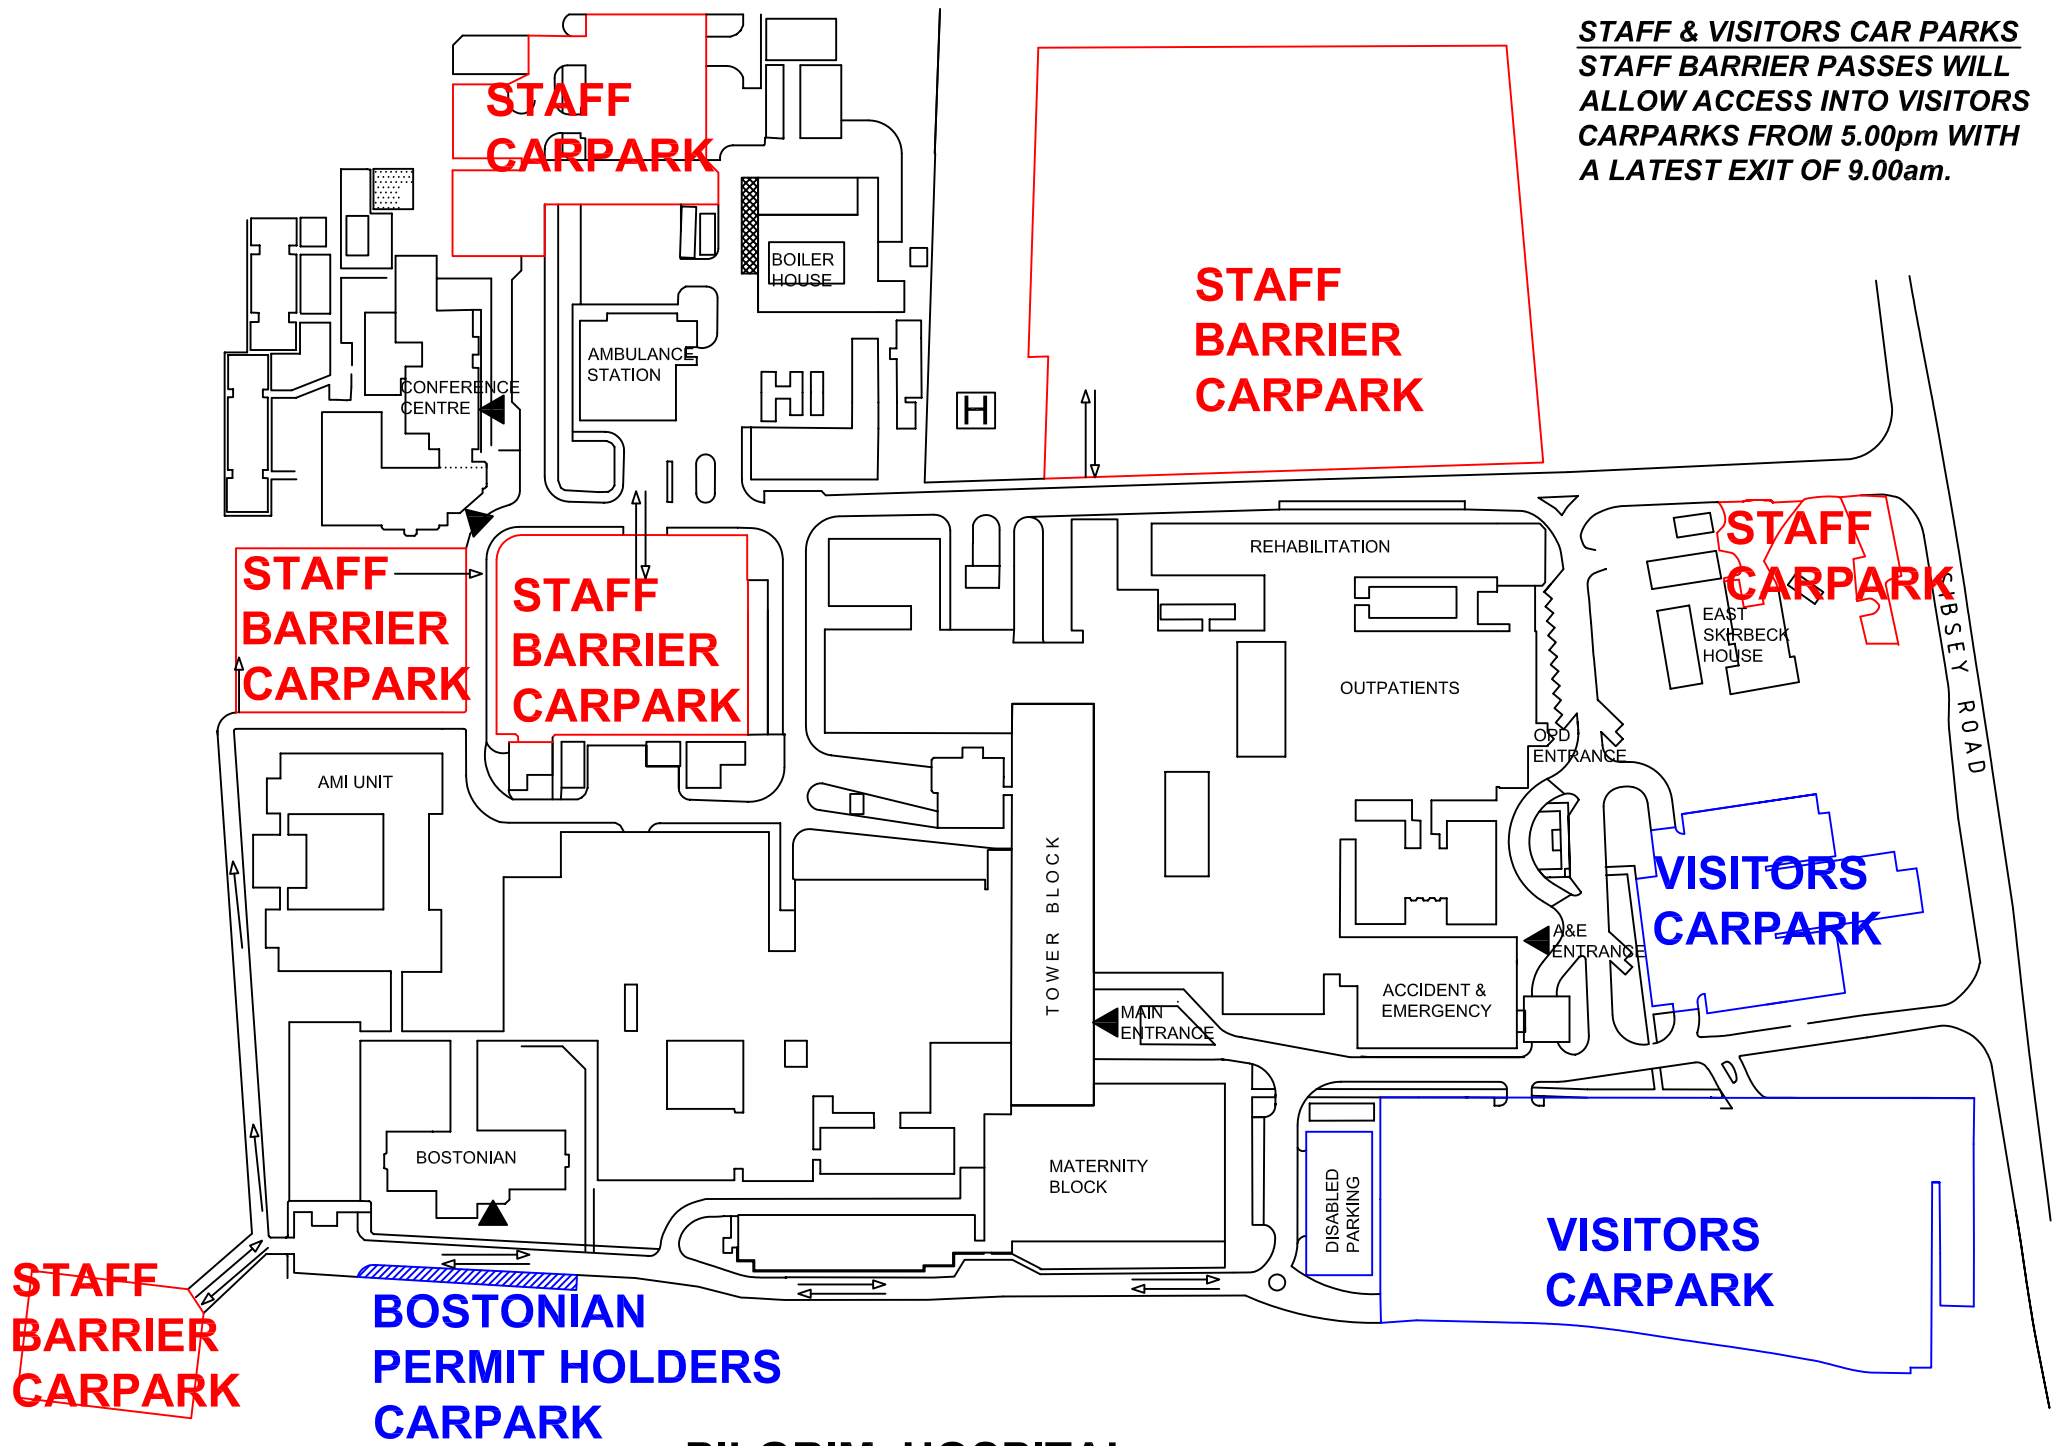

**STAFF & VISITORS CAR PARKS  
STAFF BARRIER PASSES WILL  
ALLOW ACCESS INTO VISITORS  
CARPARKS FROM 5.00pm WITH  
A LATEST EXIT OF 9.00am.**

**STAFF  
BARRIER  
CARPARK**

**BOSTONIAN  
PERMIT HOLDERS  
CARPARK**

**PILGRIM HOSPITAL**

**STAFF  
BARRIER  
CARPARK**

**STAFF  
CARPARK**

**VISITORS  
CARPARK**

**VISITORS  
CARPARK**