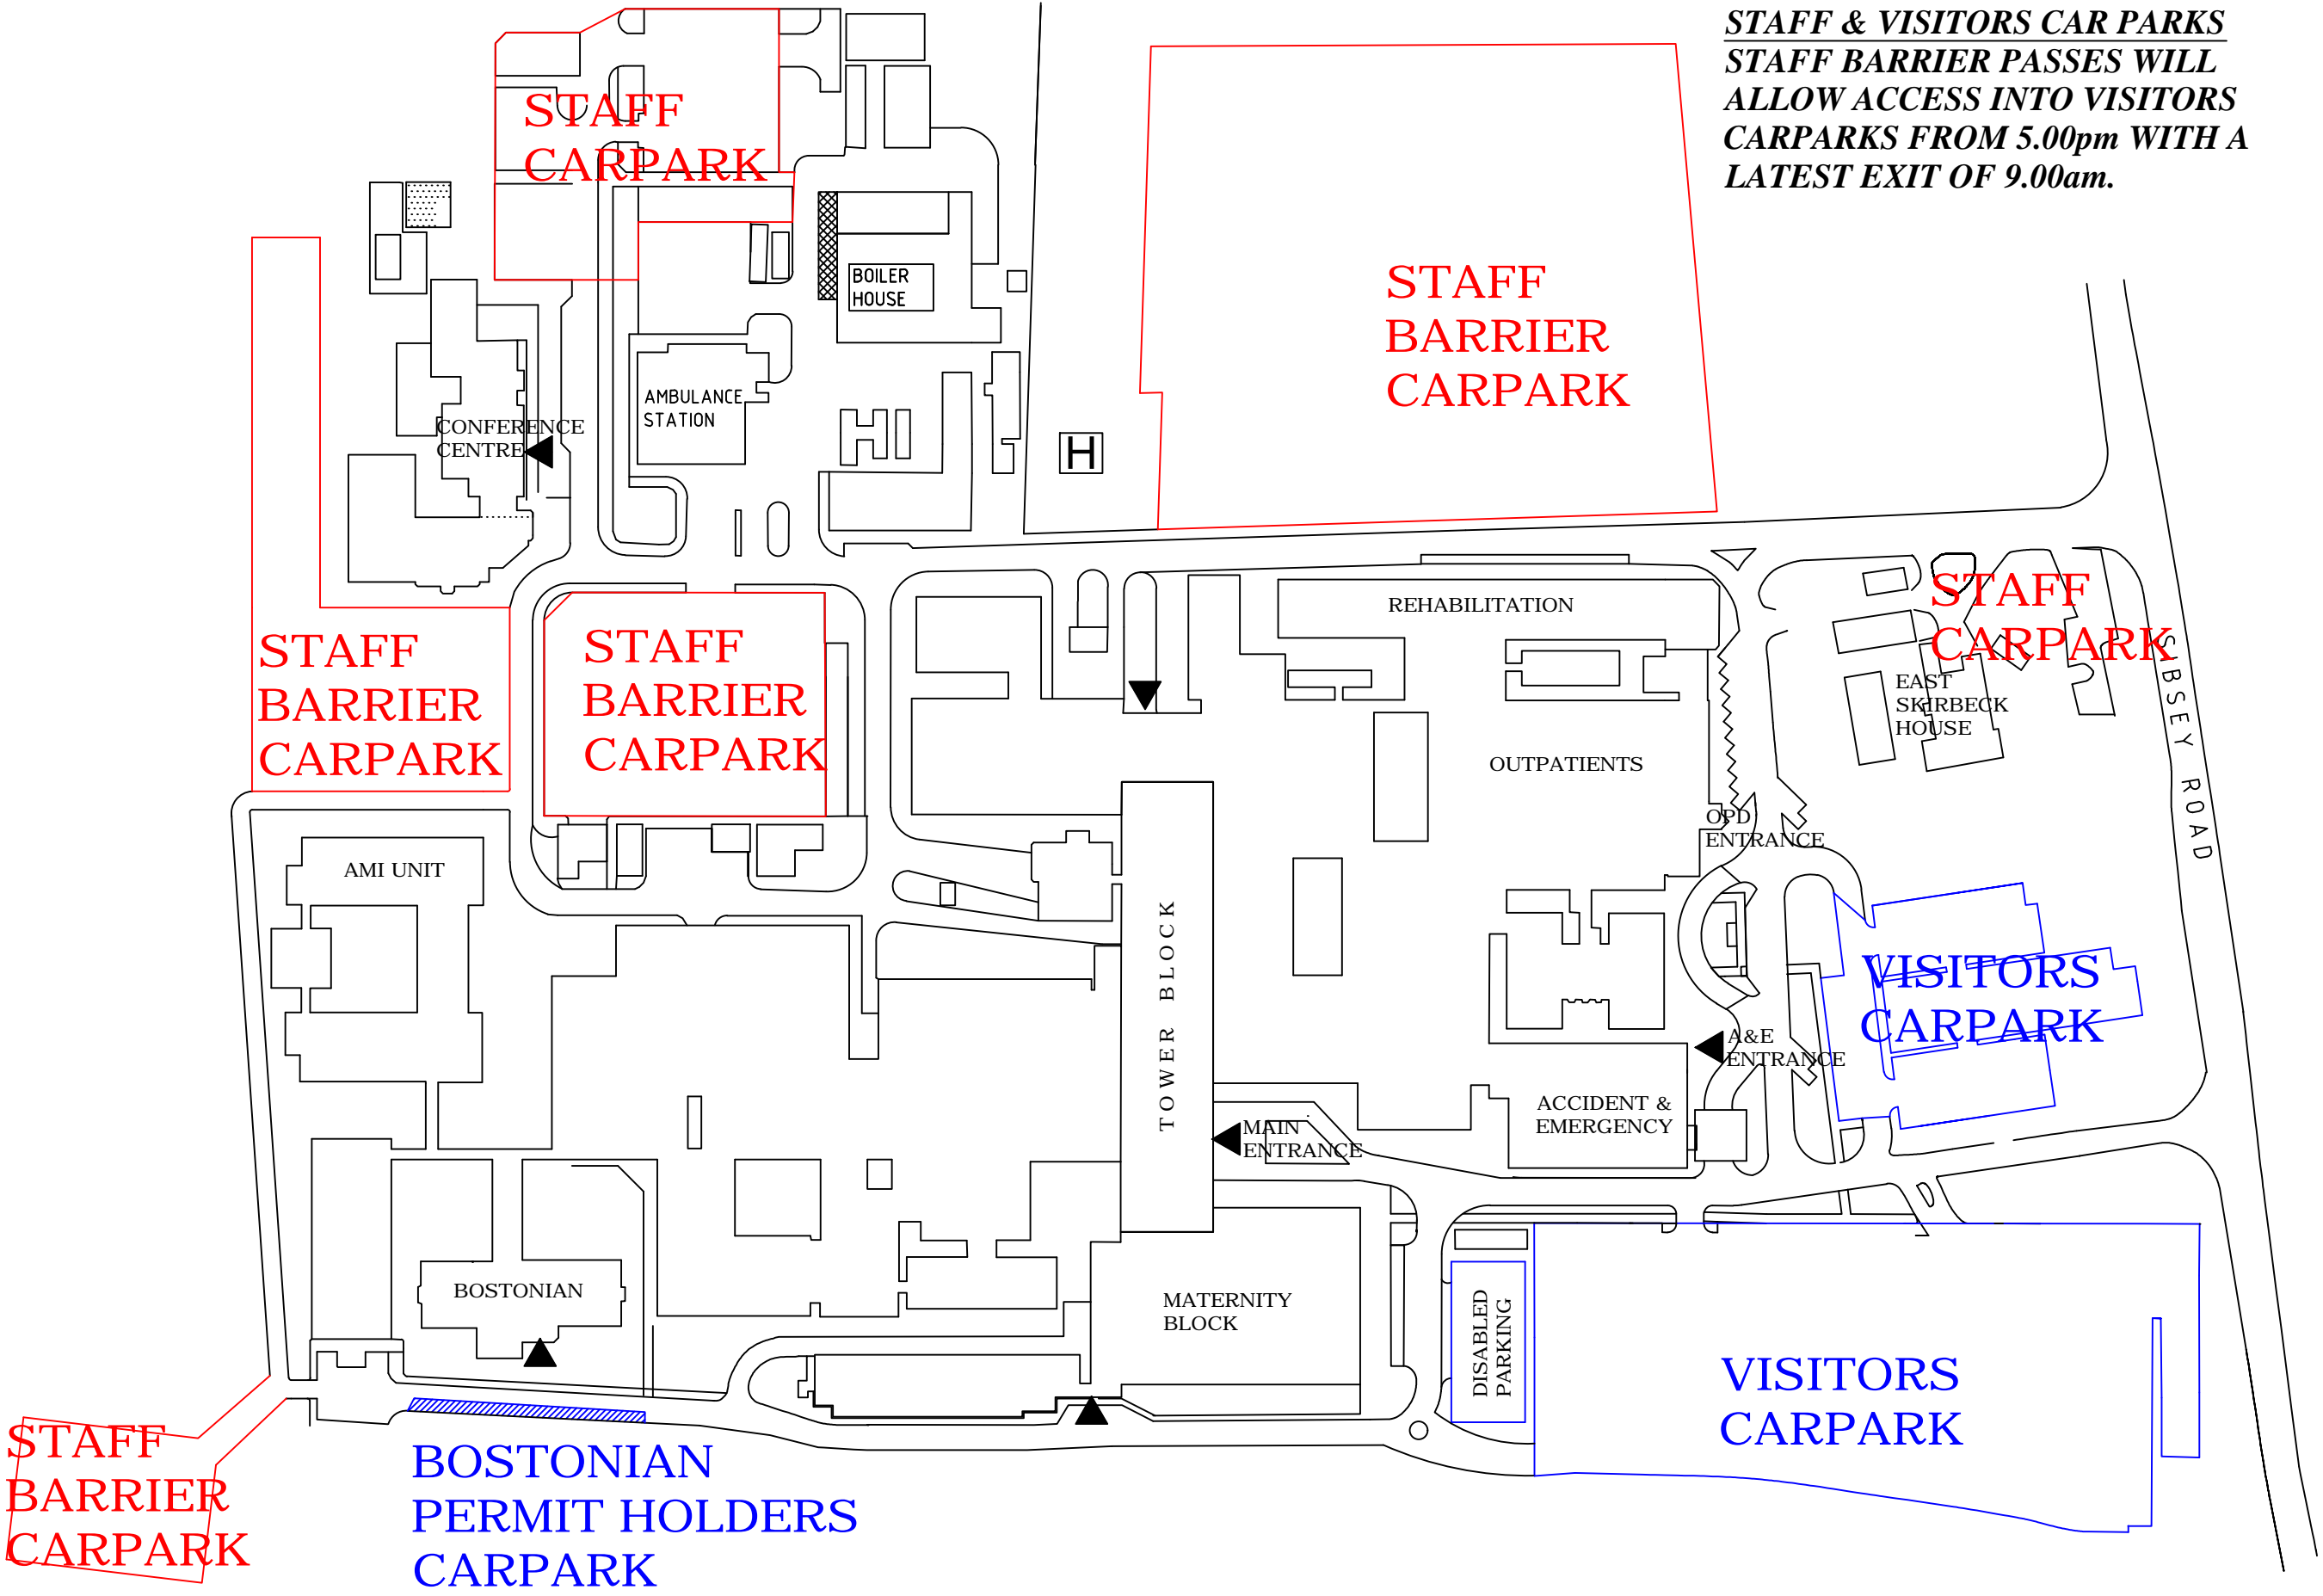

***STAFF & VISITORS CAR PARKS  
STAFF BARRIER PASSES WILL  
ALLOW ACCESS INTO VISITORS  
CARPARKS FROM 5.00pm WITH A  
LATEST EXIT OF 9.00am.***

**STAFF  
BARRIER  
CARPARK**

**BOSTONIAN  
PERMIT HOLDERS  
CARPARK**

**PILGRIM HOSPITAL**