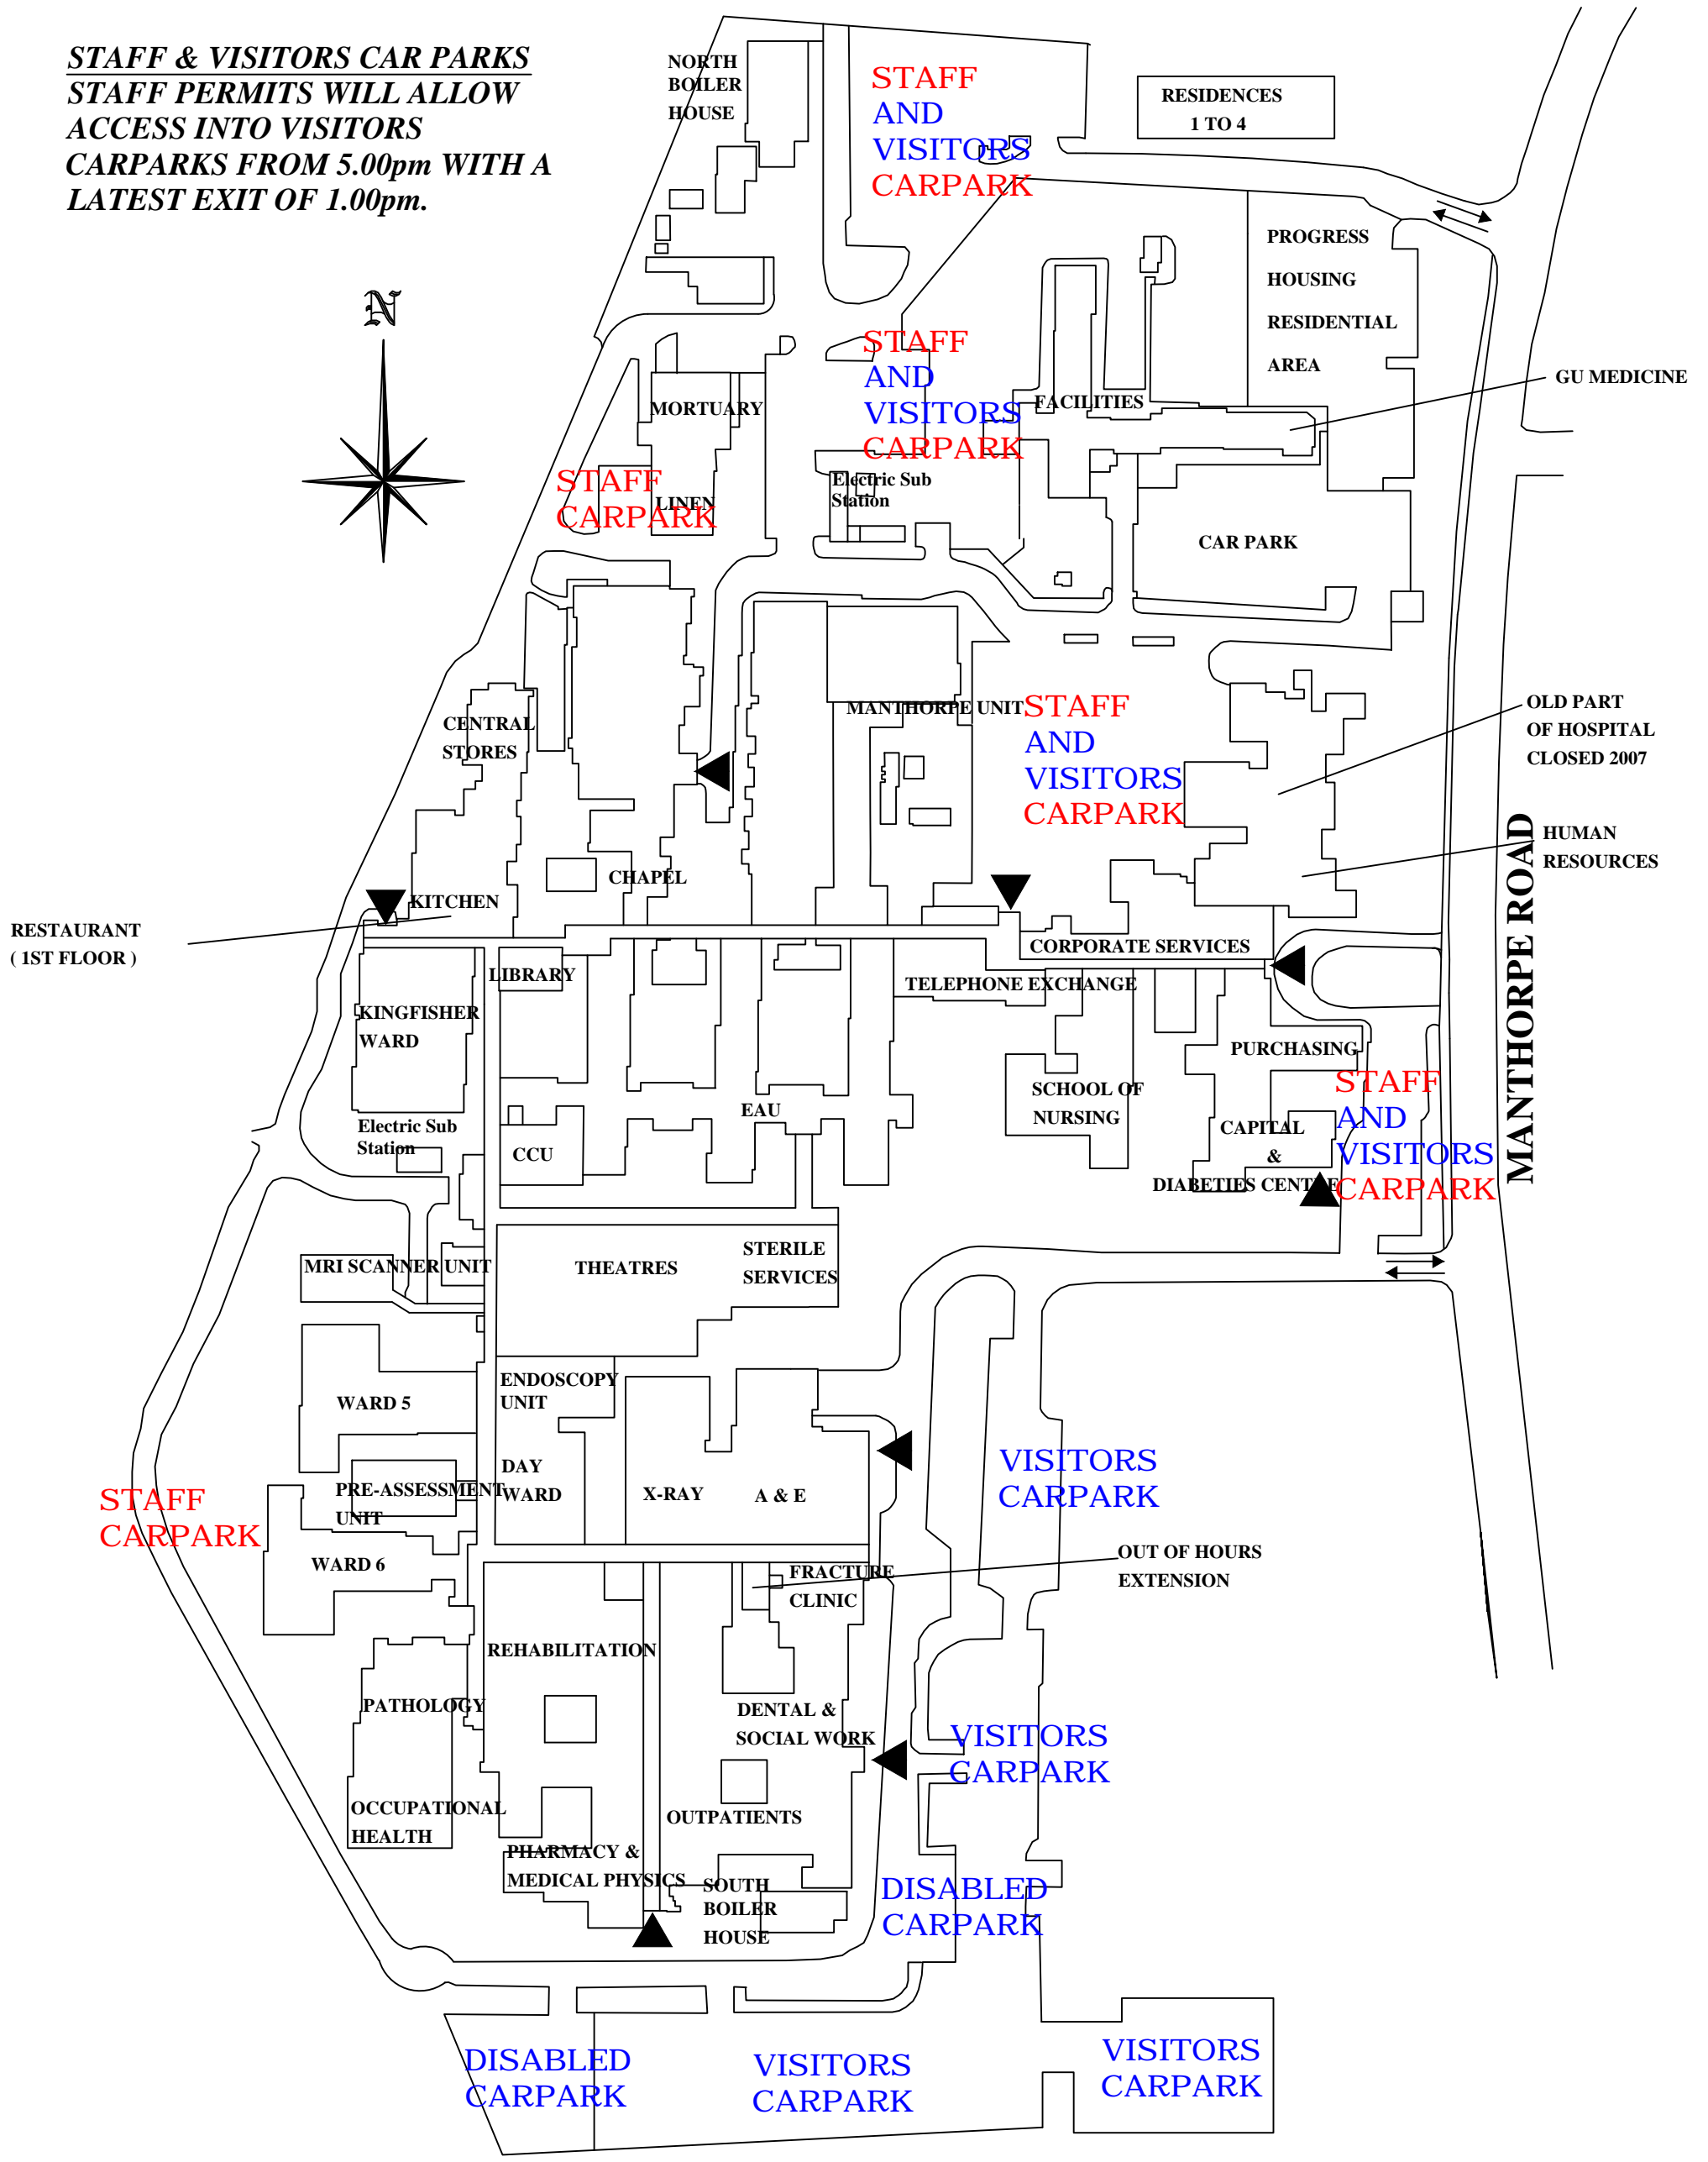

STAFF & VISITORS CAR PARKS
STAFF PERMITS WILL ALLOW
ACCESS INTO VISITORS
CARPARKS FROM 5.00pm WITH A
LATEST EXIT OF 1.00pm.

GRANTHAM & DISTRICT HOSPITAL, 101 MANTHORPE ROAD, GRANTHAM