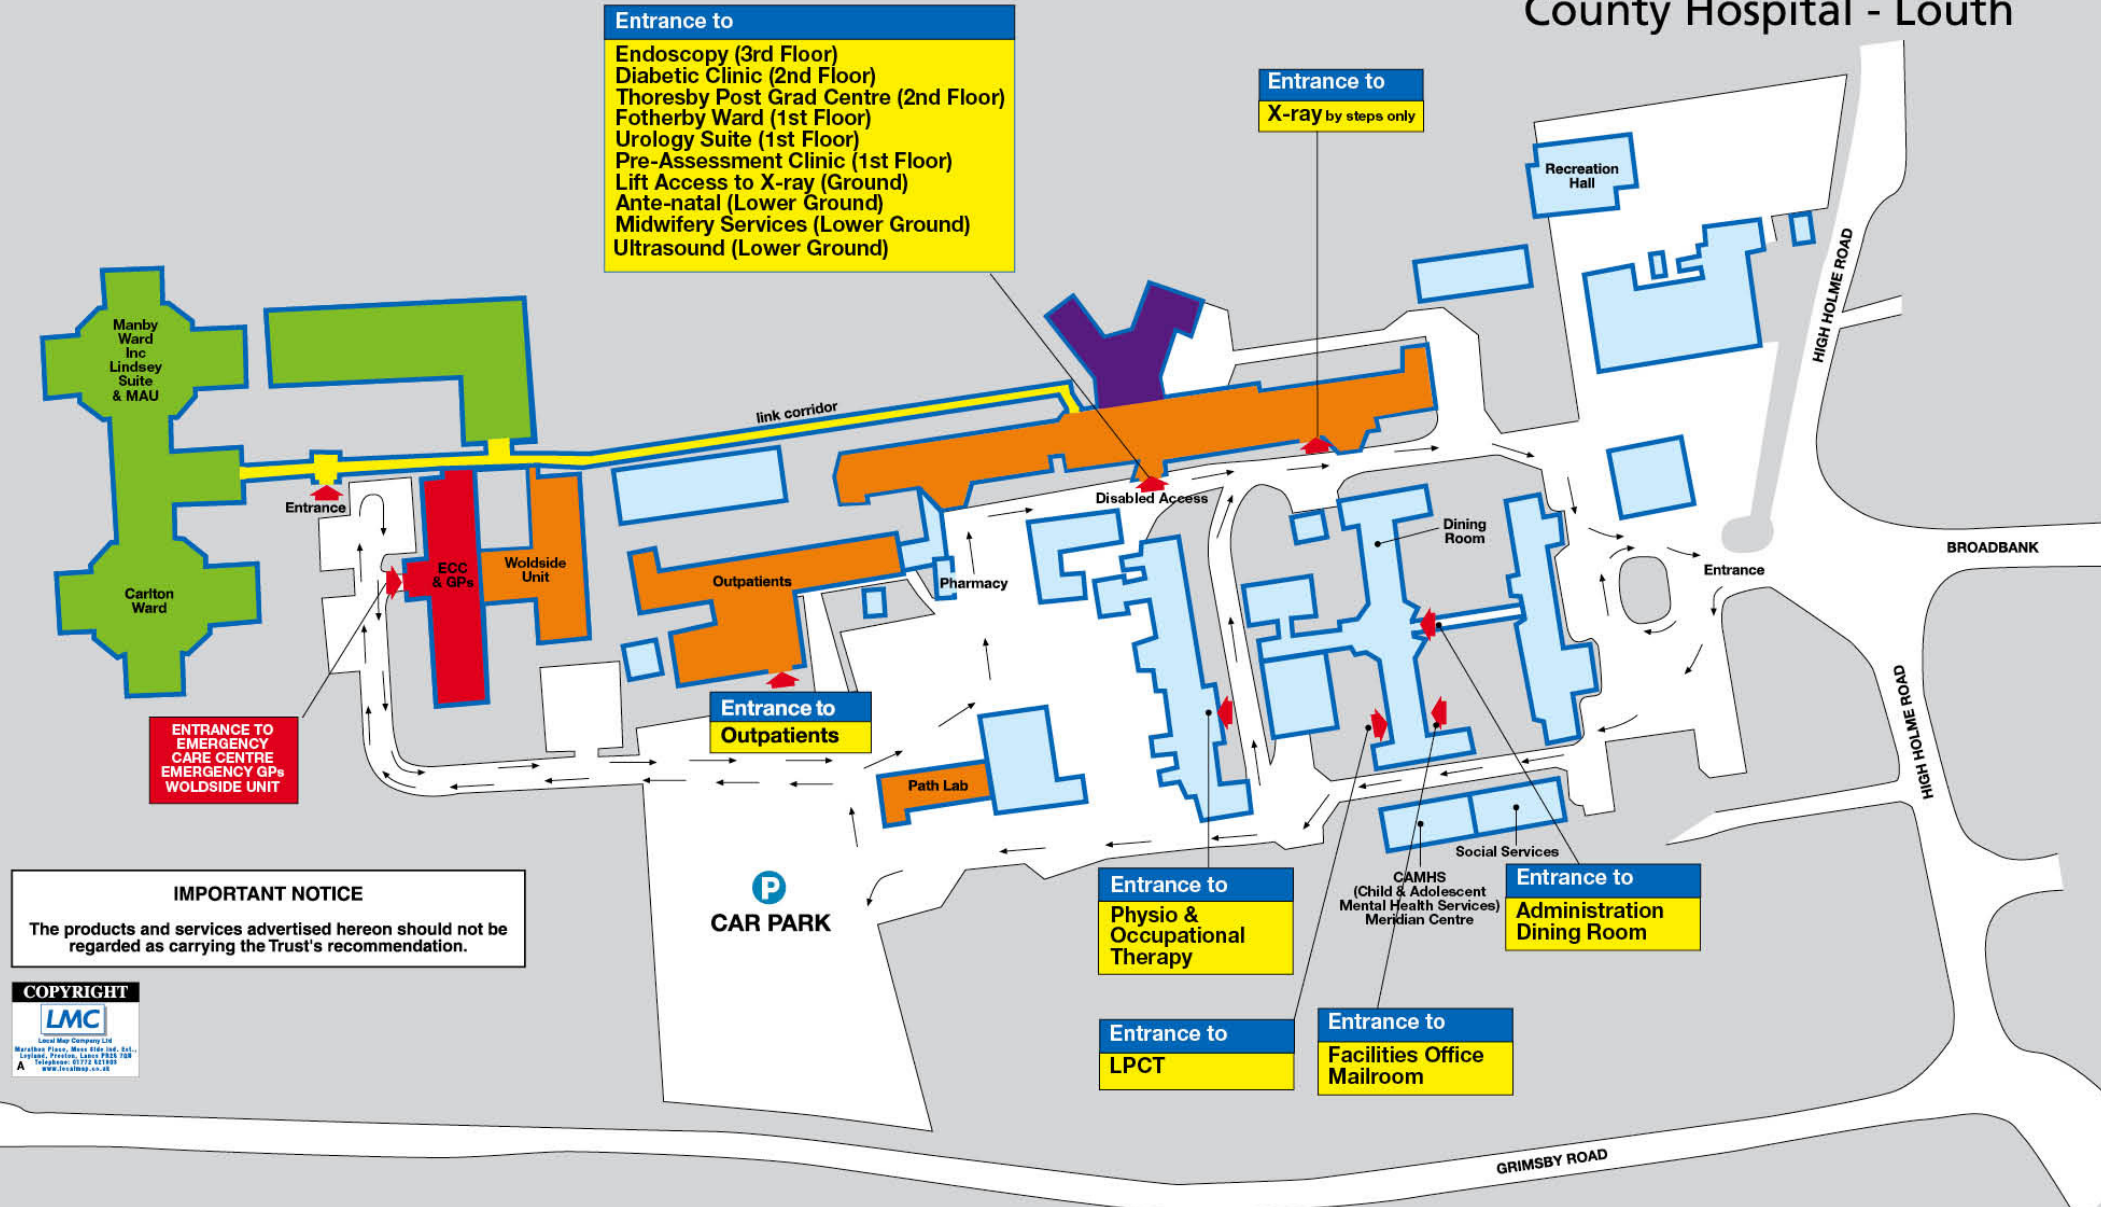

County Hospital - Louth

IMPORTANT NOTICE
The products and services advertised hereon should not be regarded as carrying the Trust's recommendation.